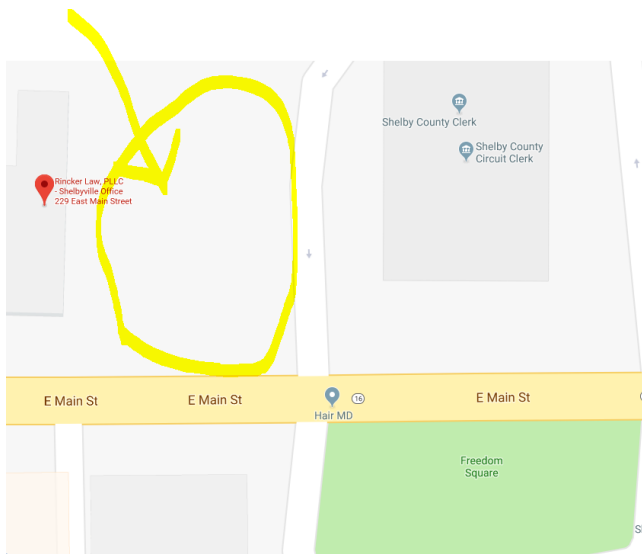

Directions to Rincker Law, PLLC's Shelbyville, Illinois Office

Come visit Cari Rincker and her team at her Shelbyville office located in Downtown Shelbyville at 229 E Main Street, Shelbyville, Illinois 62565.

Please enter from the street in the front of the building. We are located on Main Street a block from the courthouse and in front of the jail.

Parking

There is street parking available on Main Street in front of the building. You may also use the public parking lot between Rincker Law and the courthouse.