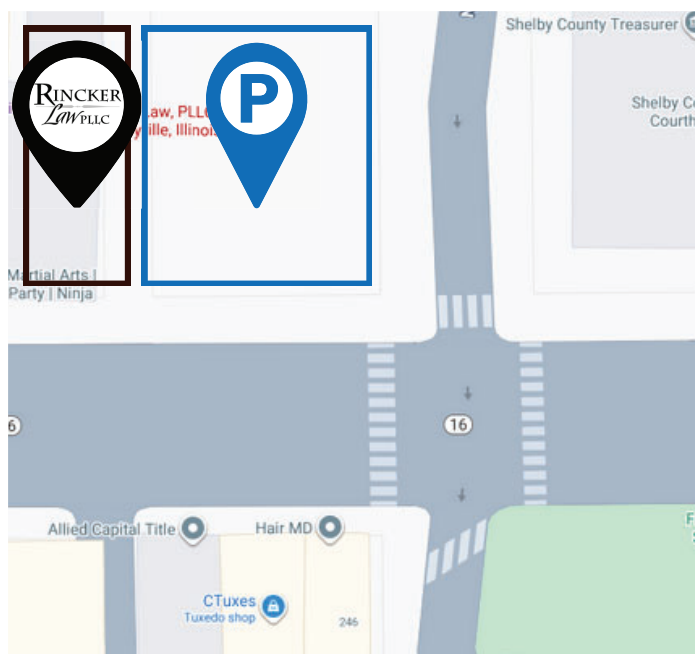

# DIRECTIONS TO OUR OFFICES

## *Shelbyville, Illinois Office*

- Downtown Shelbyville
- Address: 229 E Main Street, Shelbyville, Illinois 62565

## *How do you enter the building?*

Please enter from the street in the front of the building. We are located on Main Street a block from the courthouse and in front of the jail.