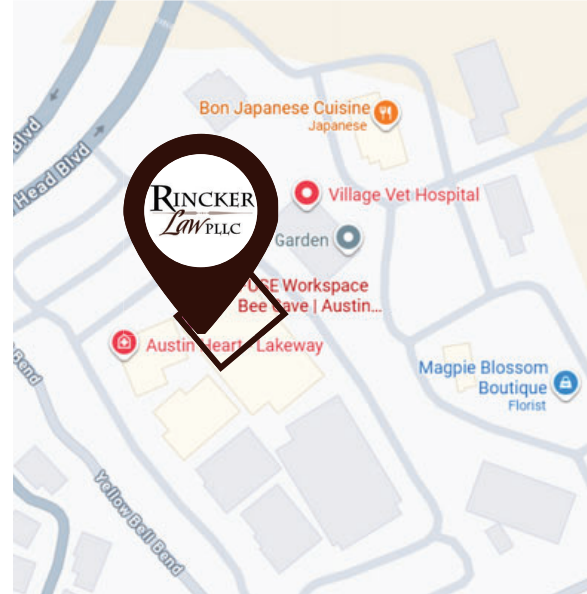

DIRECTIONS TO FUSE WORKSPACES

Bee Cave --Austin, Texas

- Fuse Workspace
- Address: 14425 Falcon Head Blvd, Building E, Suite 100, Austin, TX 78738
- By appointment only

How do you enter the building?

There is only one entrance available to guests. It is the main entrance facing Falcon Head Boulevard. There is a large “FUSE” sign above the entrance, and there is free parking in the surface lot in front of the entrance. Do not park in the garage or try to access the building from the garage, as guests do not have access to those entrances. See the “Rincker Law pin” on the map for the main entrance door.

Upon entering through the front door and to the left of the stairs is a reception desk. There should be someone there to assist you; let them know that you are there for a meeting with Rincker Law. They will direct you to your meeting location.